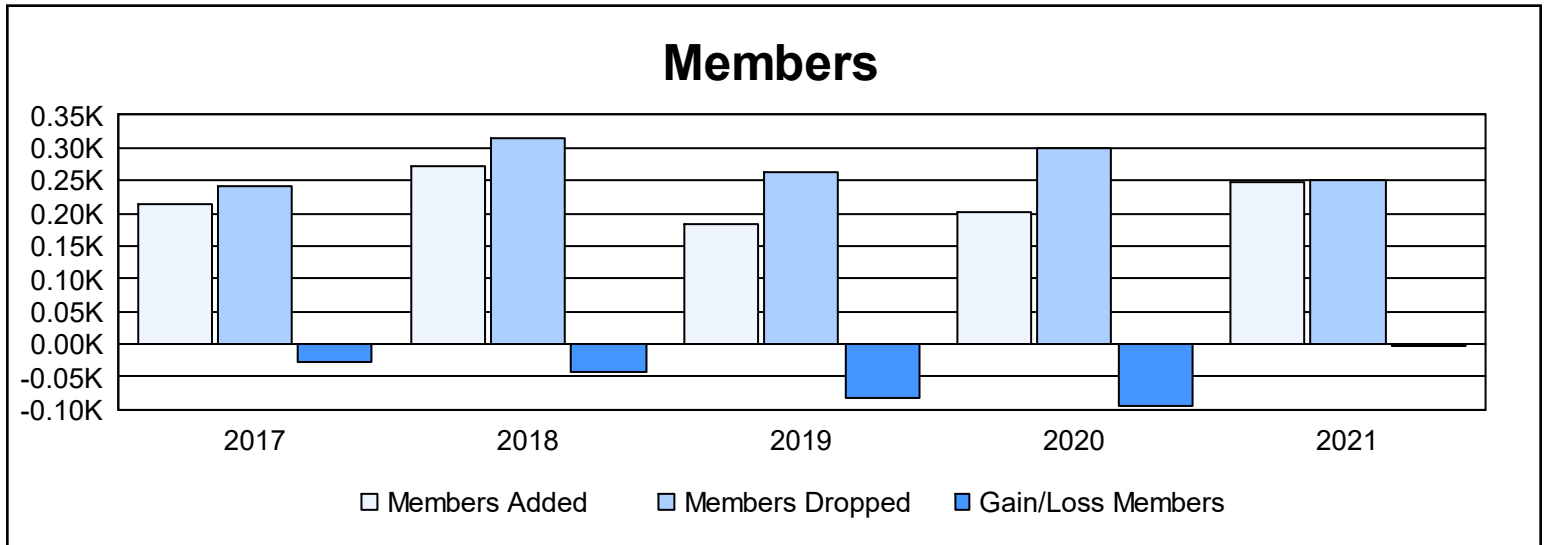

Year	New Clubs	Dropped Clubs	Gain/ Loss Clubs	New Members	Charter Members	Reinstate Members	Transfer Members	Total Member Added	Total Members Dropped	Gain/ Loss Members
2016-2017	1	0	1	158	34	14	8	214	242	-28
2017-2018	0	0	0	236	2	13	20	271	315	-44
2018-2019	0	1	-1	152	3	17	11	183	264	-81
2019-2020	0	3	-3	153	11	15	24	203	298	-95
2020-2021	2	1	1	139	75	13	20	247	250	-3
<b>Average</b>	<b>1</b>	<b>1</b>	<b>0</b>	<b>168</b>	<b>25</b>	<b>14</b>	<b>17</b>	<b>224</b>	<b>274</b>	<b>-50</b>

### Membership Composition June 2021 Cumulative