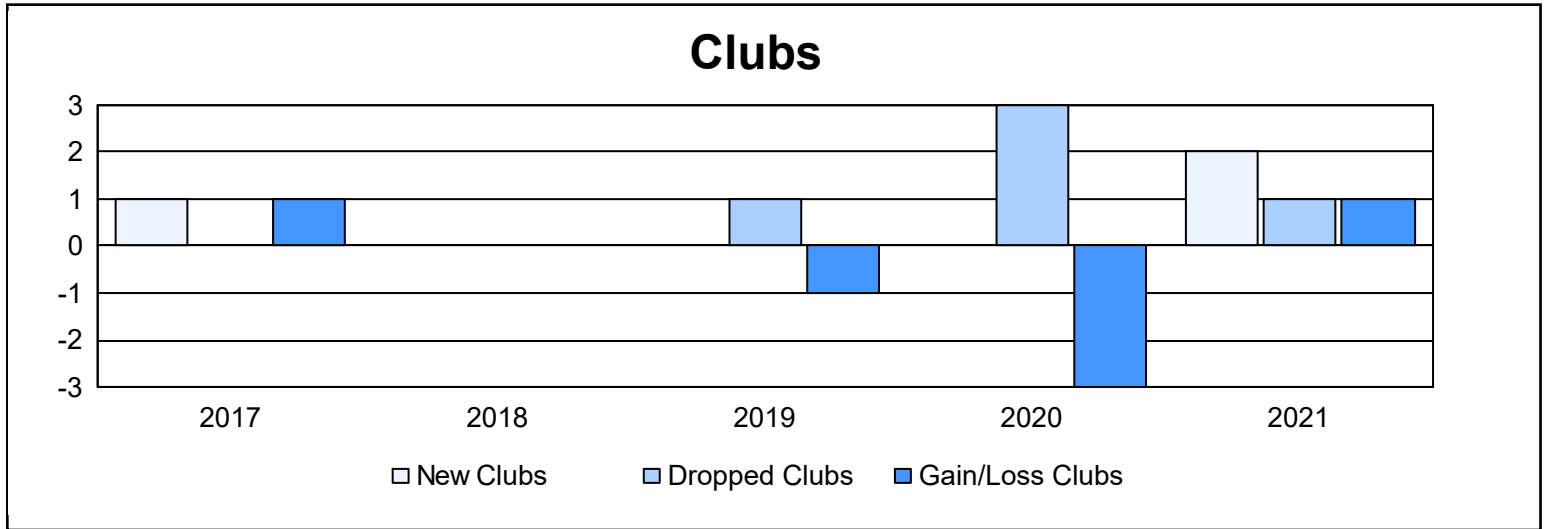

Year	New Clubs	Dropped Clubs	Gain/ Loss Clubs	New Members	Charter Members	Reinstate Members	Transfer Members	Total Member Added	Total Members Dropped	Gain/ Loss Members
2016-2017	1	0	1	158	34	14	8	214	242	-28
2017-2018	0	0	0	236	2	13	20	271	315	-44
2018-2019	0	1	-1	152	3	17	11	183	264	-81
2019-2020	0	3	-3	153	11	15	24	203	298	-95
2020-2021	2	1	1	139	75	13	20	247	250	-3
<b>Average</b>	<b>1</b>	<b>1</b>	<b>0</b>	<b>168</b>	<b>25</b>	<b>14</b>	<b>17</b>	<b>224</b>	<b>274</b>	<b>-50</b>

### Membership Composition June 2021 Cumulative