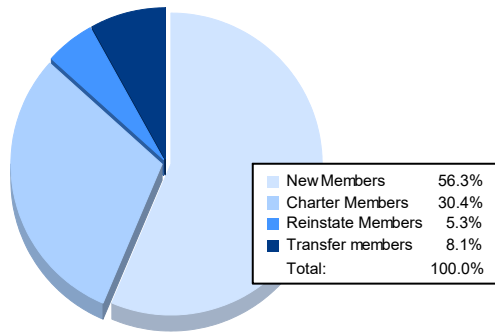

Year	New Clubs	Dropped Clubs	Gain/ Loss Clubs	New Members	Charter Members	Reinstate Members	Transfer Members	Total Member Added	Total Members Dropped	Gain/ Loss Members
2016-2017	1	0	1	158	34	14	8	214	242	-28
2017-2018	0	0	0	236	2	13	20	271	315	-44
2018-2019	0	1	-1	152	3	17	11	183	264	-81
2019-2020	0	3	-3	153	11	15	24	203	298	-95
2020-2021	2	1	1	139	75	13	20	247	250	-3
<b>Average</b>	<b>1</b>	<b>1</b>	<b>0</b>	<b>168</b>	<b>25</b>	<b>14</b>	<b>17</b>	<b>224</b>	<b>274</b>	<b>-50</b>

### Membership Composition June 2021 Cumulative

### Gender Composition June 2021 Cumulative